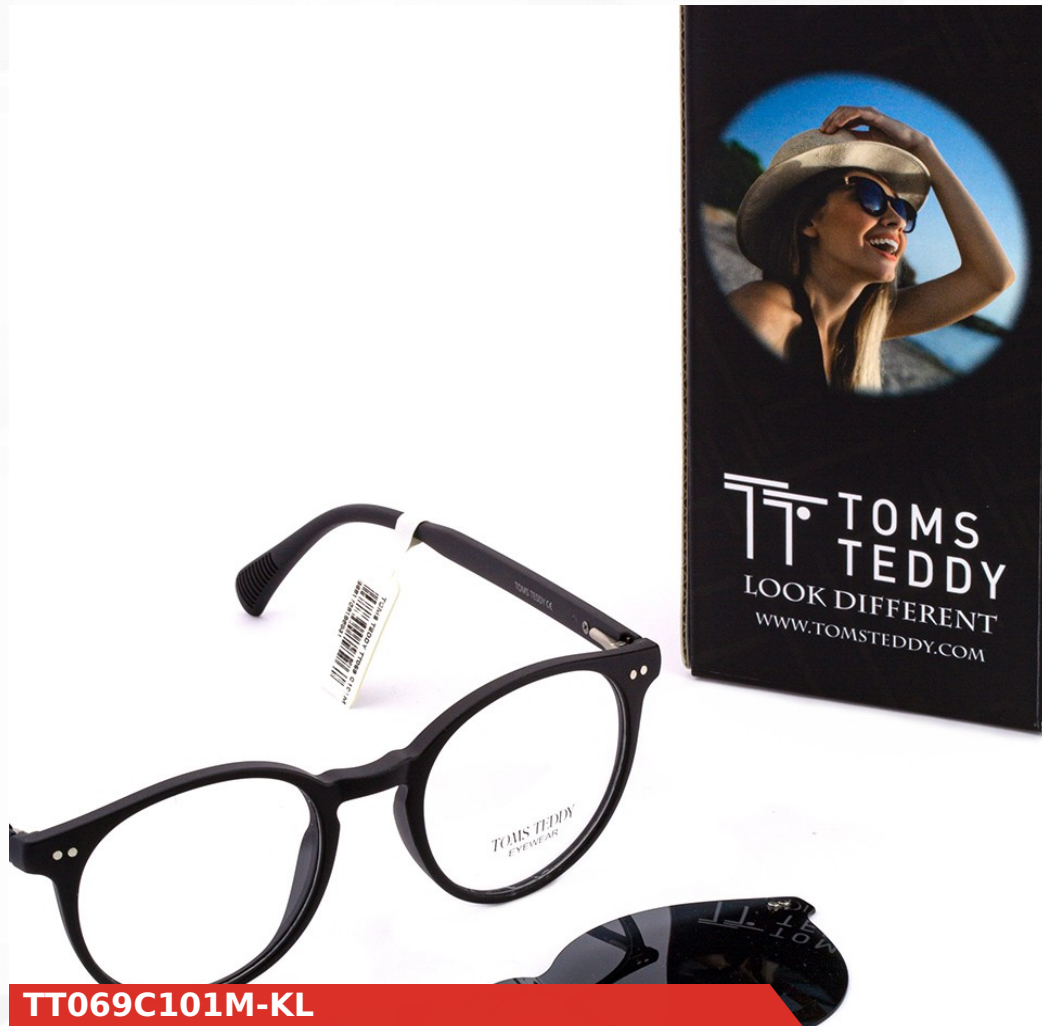

TT069C101M-KL

Cam Tipi	[Lens]: Demolens
Ekartman	[Size]: 47
Cam Renk	[Lens Color]: Şeffaf (Transparent)
Çerçeve Renk	[Frame Color]: Siyah Mat (Matte Black)
Çerçeve Materyali	[Material]: Grillamid
Cinsiyet	[Gender]: Unisex